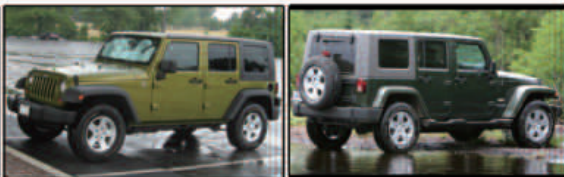

**JEEP WRANGLER
2007 SERIES**