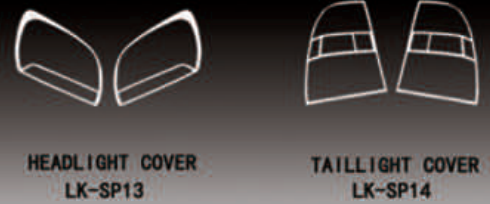

**KIA SPORTAGE
2004 SERIES**