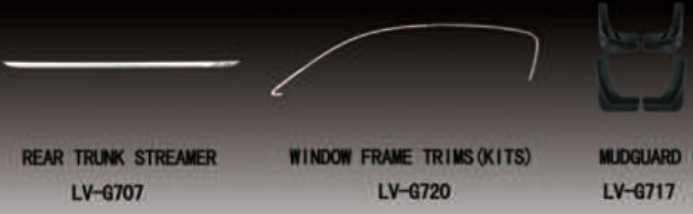

BRAKE LIGHT COVER
LV-BT45